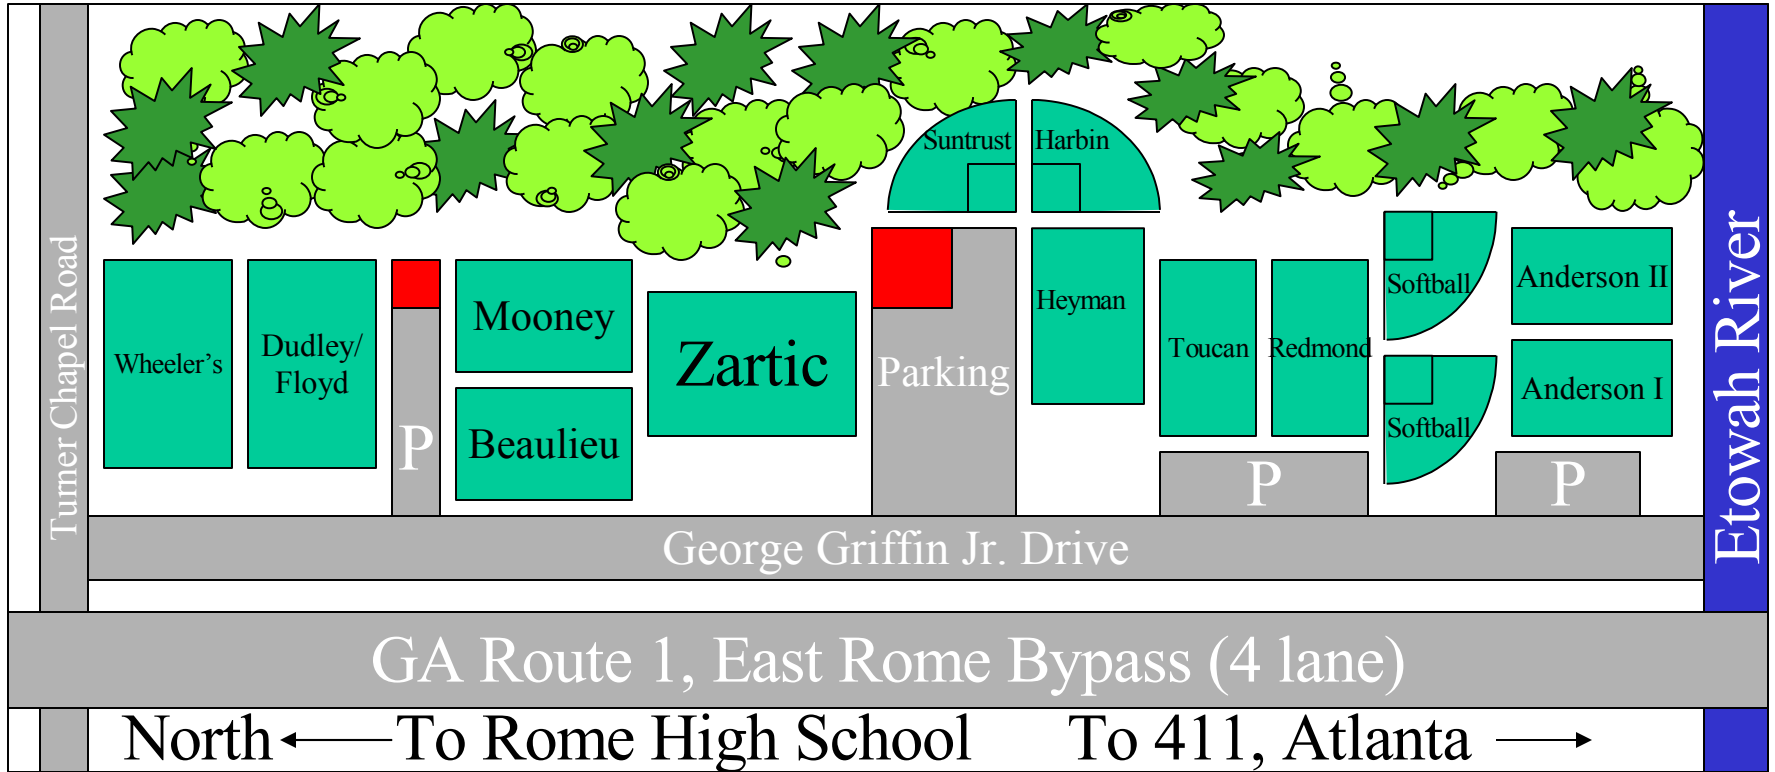

Rome YMCA Grizzard Park

The Rome YMCA has Grizzard Park for soccer tournaments. There are nine soccer fields of various sizes, three lighted baseball fields, two at 210' and one at 300'; and two softball fields. A large parking area of 400+ spaces and three smaller ones of almost 100 spaces service the park. There are two bathroom facilities, a concession stand, and a 50 person meeting room. The YMCA does not allow tobacco or alcohol at Grizzard Park. The frontage (Griffin) road is city owned and has space for more parking. It provides Etowah river boat access.